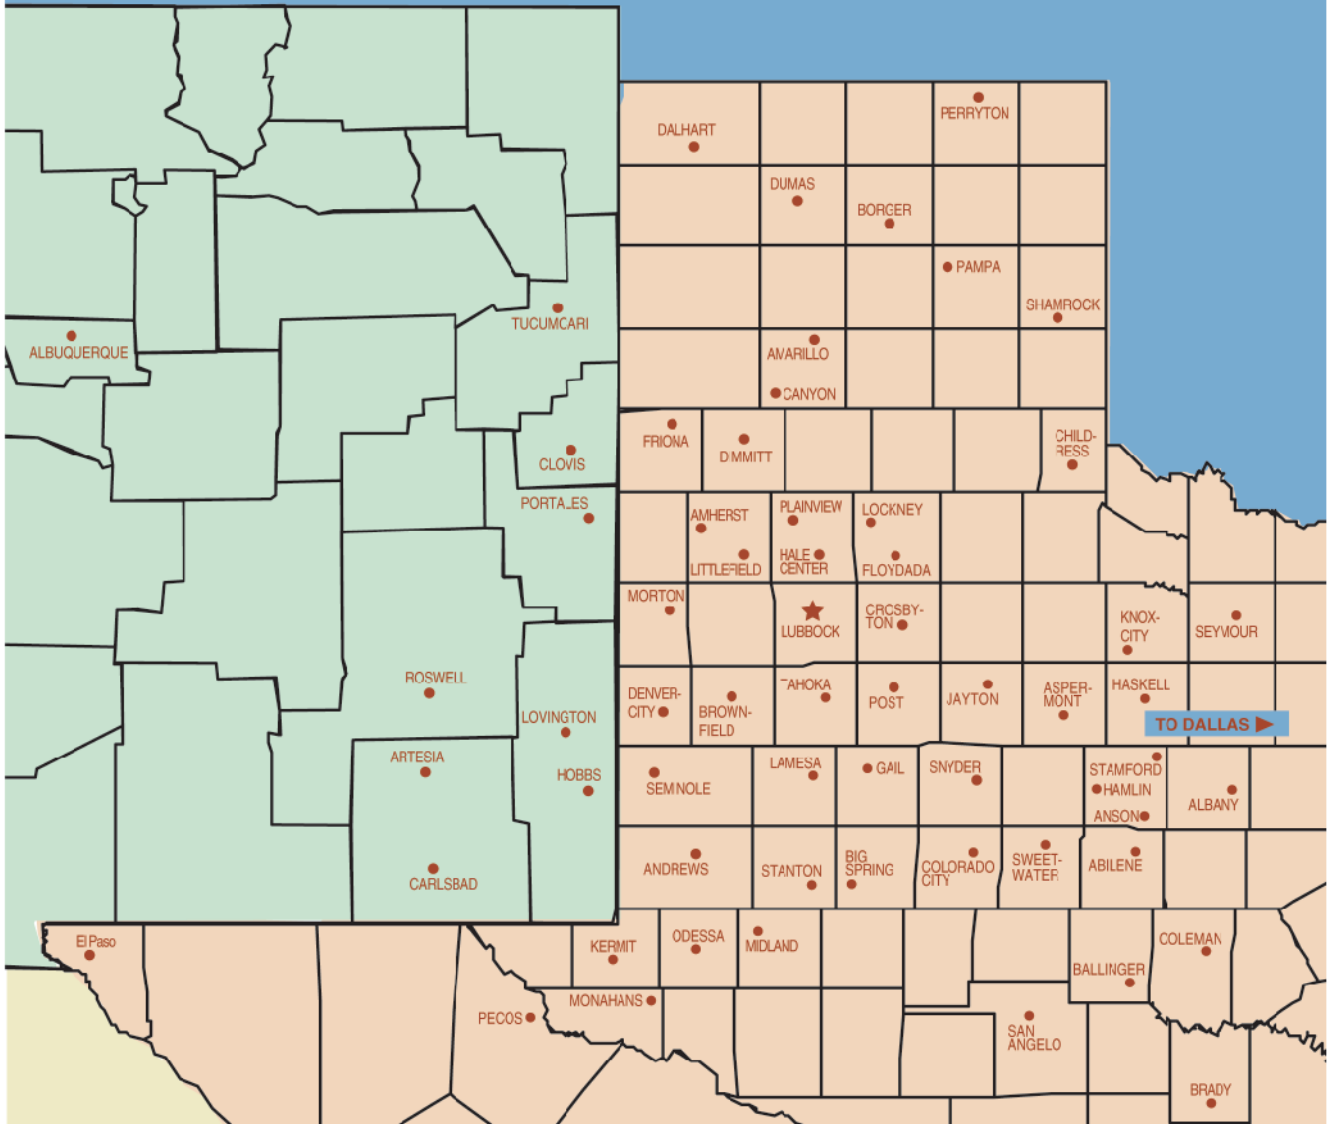

Geographical Service Area

Distances from Lubbock to Surrounding Cities:

Abilene	163	Brownfield	39	Floydada	51	Lovington	106	Seymour	157
Albany	197	Canyon	106	Friona	115	Midland	145	Shamrock	215
Albuquerque	322	Carlsbad	180	Gail	76	Monahans	201	Snyder	84
Andrews	108	Childress	153	Hale City	35	Morton	55	Stamford	147
Anson	145	Clovis	100	Hamlin	135	Odessa	143	Stanton	125
Amarillo	123	Coleman	213	Haskell	147	Pampa	178	Sweetwater	122
Amherst	46	Colorado City	109	Hobbs	109	Pecos	241	Tahoka	30
Artesia	171	Crosbyton	38	Jayton	93	Plainview	47	Tucumcari	200
Aspermont	116	Dalhart	208	Kermit	172	Portales	117		
Ballinger	216	Denver City	79	Knox City	127	Post	40		
Big Spring	106	Dimmitt	81	Lamesa	61	Roswell	173		
Borger	174	Dumas	170	Littlefield	36	San Angelo	193		
Brady	265	El Paso	343	Lockney	63	Seminole	80		